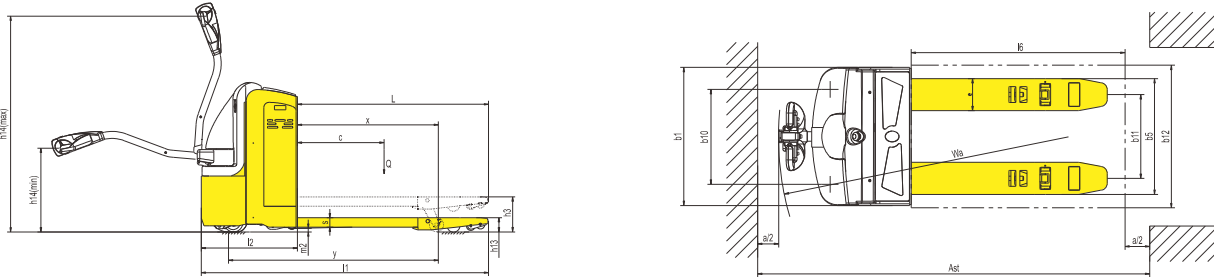

**Handle (Standard)
(Left & Right
Handed)**

**Entry roller for
easy operation**

SPECIFICATIONS AND DIMENSIONS

MODEL	MEASUREMENT	P2.OUT
Load capacity/rated load	Q (kg)	2000
Load centre distance	c (mm)	600
Load distance, centre of drive axle to fork	x (mm)	815/865/935
Fork height, lowered	h13 (mm)	82
Tyre size, front	mm	φ250x70
Tyre size, rear	mm	φ82x126 (98)
Additional wheels (dimensions)	mm	φ127x57
Wheels, number front rear (x=driven wheels)		1X+2/2 (4)
Max. Lift height	h3 (mm)	202
Height of tiller in drive position min./max.	h14 (mm)	780/1230
Overall length	l1 (mm)	1655/1705/1775
Length to face of forks	l2 (mm)	555
Overall width	b1 (mm)	775
Fork dimensions	s/e/l (mm)	54x180x1100/1150/1220
Width overall forks	b5 (mm)	520/550/650/685
Aisle width for pallets 1000x1200 crossways	Ast (mm)	2015/2065/2135
Aisle width for pallets 800x1200 lengthways	Ast (mm)	2115/2115/2135
Turning radius	Wa (mm)	1400/1450/1520
Travel speed, laden/unladen	Km/h	5.5/5.6
Battery voltage, nominal capacity K5	V/Ah	24/210
Battery weight	Kg	196
Battery box dimensions	mm	750x170x534
Service weight (with battery)	Kg	640-645